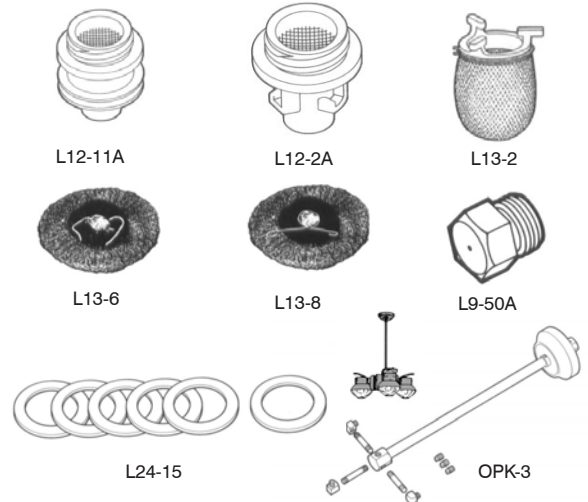

Accessories and Parts

High altitude and natural gas nozzles also available. Call for information.

Part no.	Description	For series
L12-11A	Burner nose for flexible mantle with rim/screen	9T
L12-2A	Burner nose for preformed mantle with hook rim/screen	9
L13-2	Pre-formed mantle (1 pack)	9
L13-6-5PK	Tie-on mantle (5 pack)	9T
L13-6-100PK	Tie-on mantle (100 pack)	9T
L13-8-5PK	Clip on mantle (5 pack)	9T
L24-15-6PK	Seals- Fit between burner nose and Bunsen (six pack)	9, 9T
L6-20	Half-frosted Pyrex globe	9, 9T
L9-50	Propane gas nozzle	9, 9T
L9-52	Propane gas nozzle for use above 4,500 ft. elevation	9, 9T
OPK-3	Kit for mounting 1-3 lights to ceiling. Lights sold separately	9, 9T