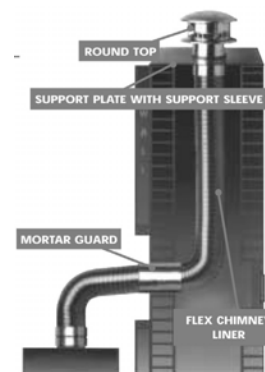

Chimney Liner Kits

SWII Flexible Chimney Liner Kits

Quality flexible chimney liner at a competitive price. Kit includes 2-ply flex liner, top, support plate, support sleeve, mortar guard, inlet coupler and hardware.

Part no.	Diameter	Length of liner
1738033	3"	25'
1738055		35'
1748033	4"	25'
1748055		35'
1758033	5"	25'
1758055		35'
1768033	6"	25'
1768055		35'