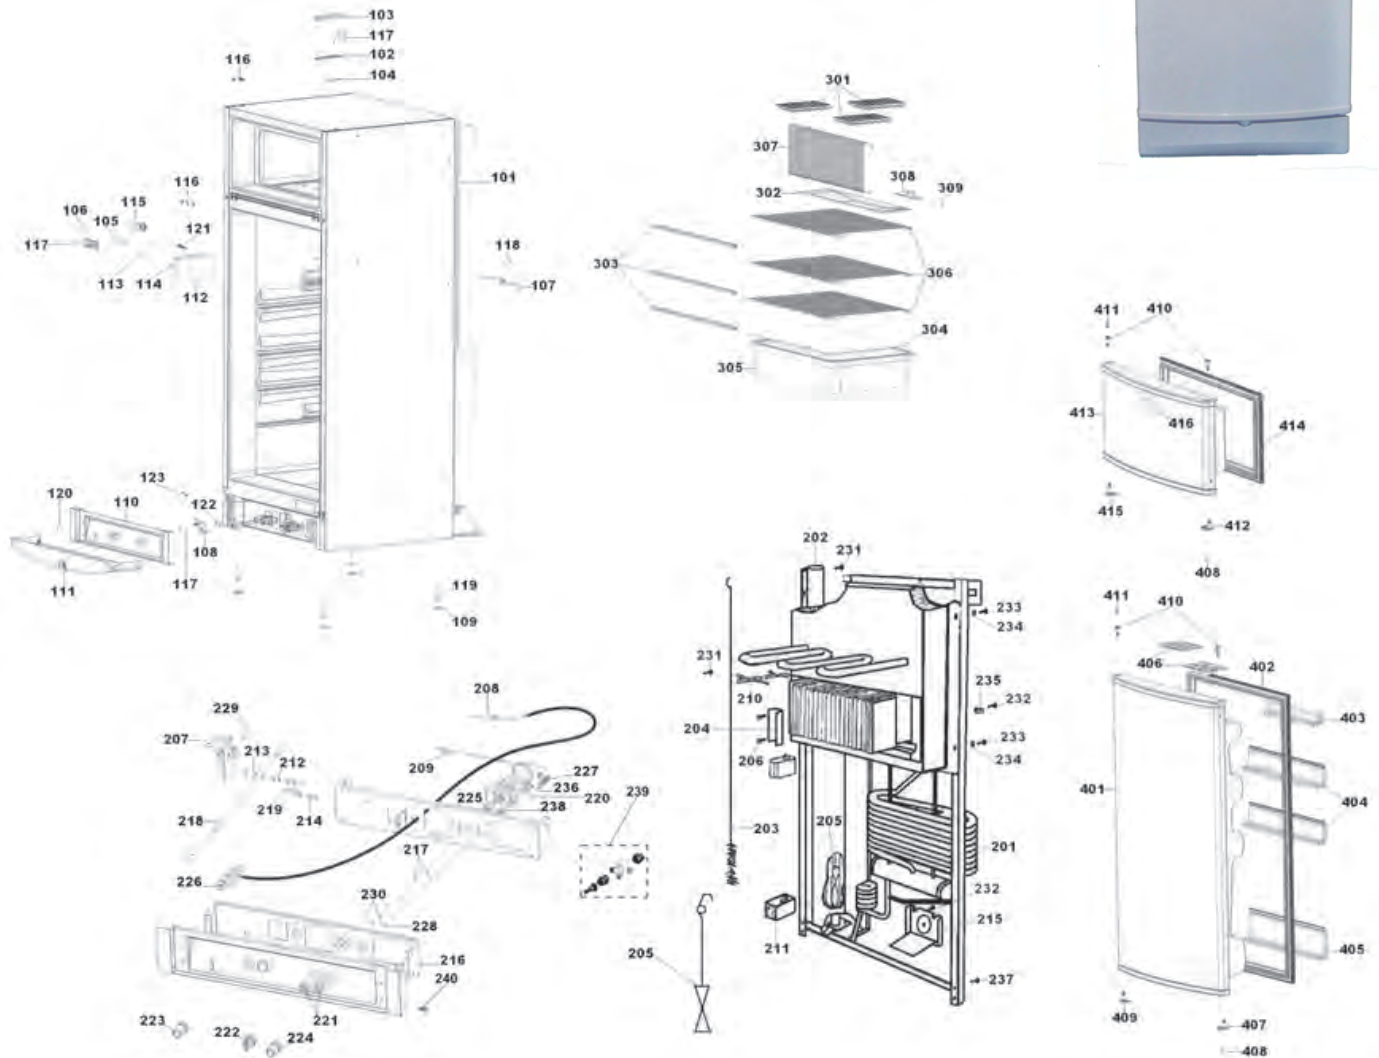

Consul LP-Gas Refrigerator Parts

Consul LP-Gas Refrigerators are no longer available. However, parts may be ordered. Please see below and next page.

Consul Refrigerator Repair Parts

Consul parts are available. See diagram below and listing next page.

K4

Prices subject to change without notice. Some items may not be in stock at all warehouses or may be special order. Please check with TEECO.

K4

Rev 3/17

Order Online: www.teecoproducts.com
e-mail: info@teecoproducts.com

Sacramento, CA
(800) 225-6621

Auburn, WA
(800) 426-9456

Rapid City, SD
(800) 843-8660